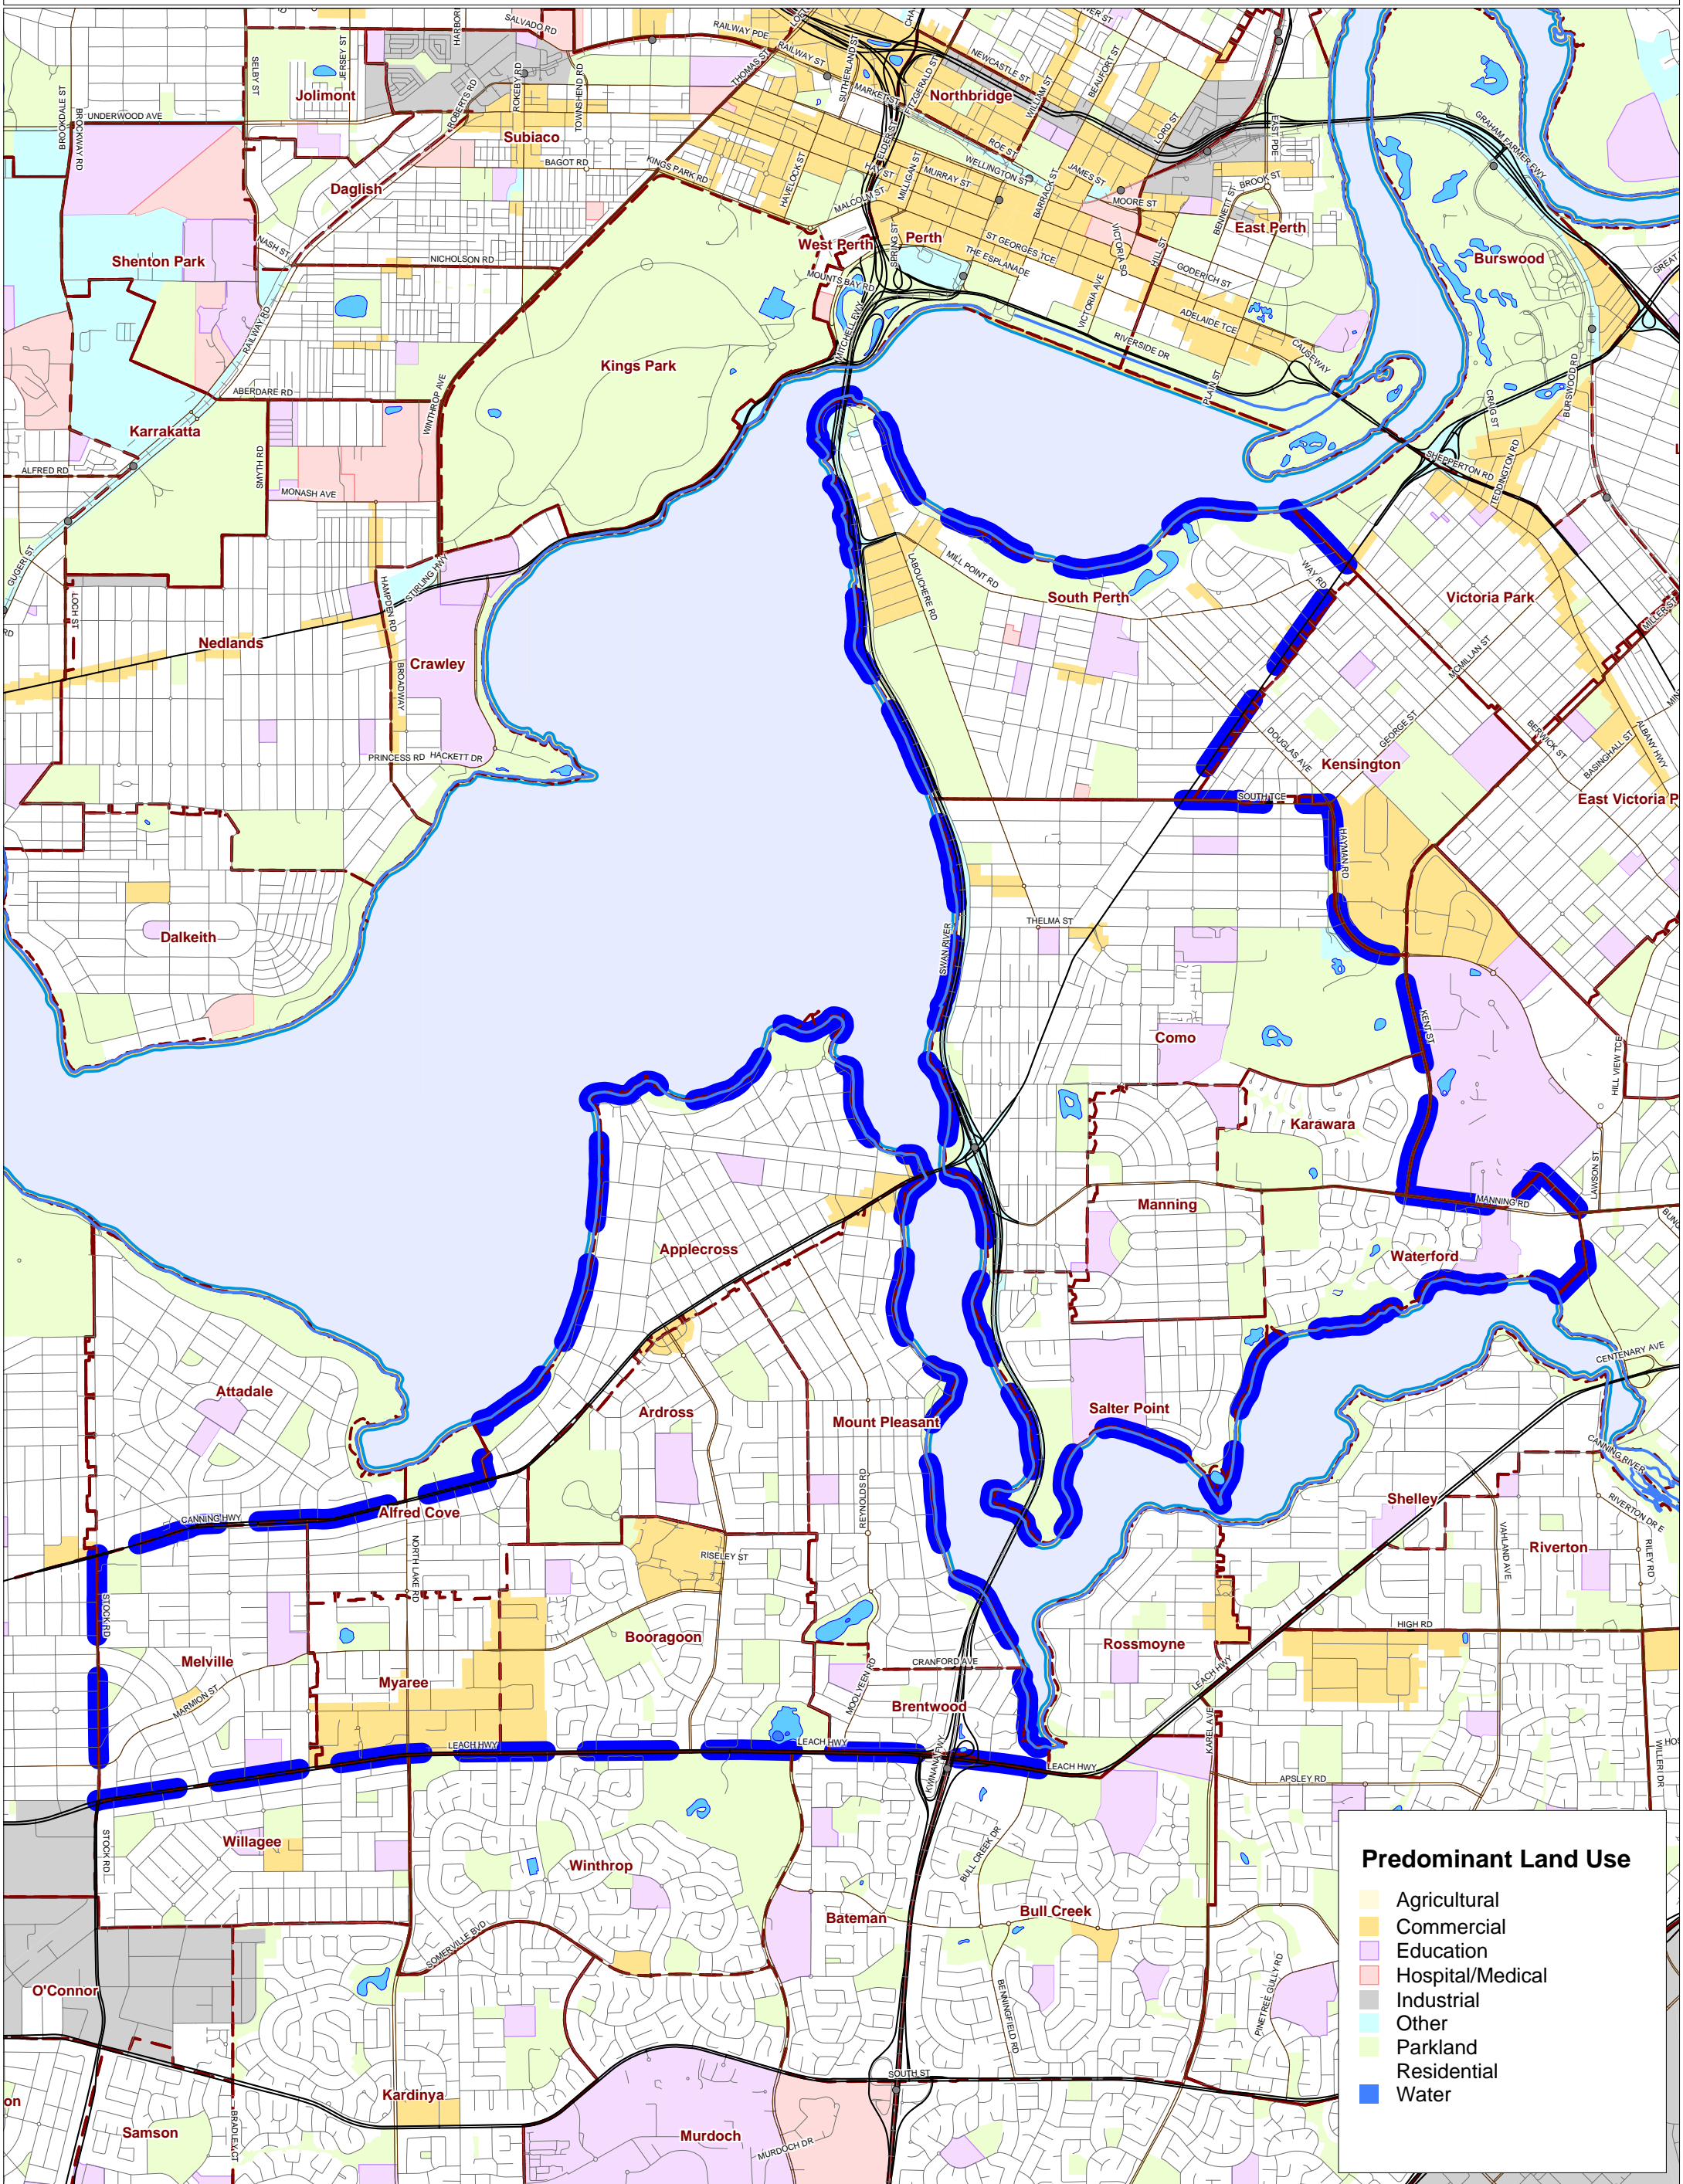

# Weeding Women

## Predominant Land Use

### Mount Pleasant Territory (WA)

**Predominant Land Use**

- Agricultural
- Commercial
- Education
- Hospital/Medical
- Industrial
- Other
- Parkland
- Residential
- Water